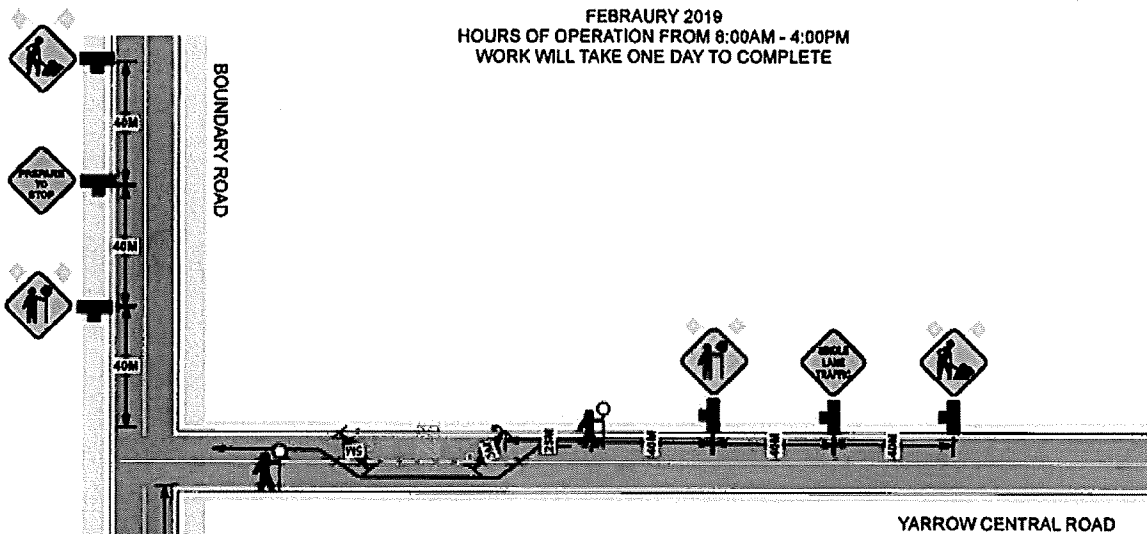

FORTIS BC GAS
VALVE MAINTENANCE
41385 YARROW CENTRAL ROAD, CHILLIWACK
JOB# 41282008

FEBRAURY 2019
HOURS OF OPERATION FROM 8:00AM - 4:00PM
WORK WILL TAKE ONE DAY TO COMPLETE

NOTE:

- ALL SIGNS WILL BE PLACED ON WINDMASTERS WITH FLAGS
- TRAFFIC CONTROL WILL ASSIST WITH PEDESTRIANS
- ALL SIDEWALKS - CROSSWALKS - BUS STOPS WILL REMAIN OPEN
- TRAFFIC CONTROL WILL ASSIST WITH DRIVEWAYS EFFECTED BY WORK ZONE CLOSURE

LEGEND

- DIRECTION TRAFFIC FLOW
- NORTH MARKER
- TUBULAR MARKERS
- WORK AREA
- SIGN STANDS
- TRAFFIC CONTROLLER
- BUS STOP
- FLASHING ARROW BOARD TRUCK